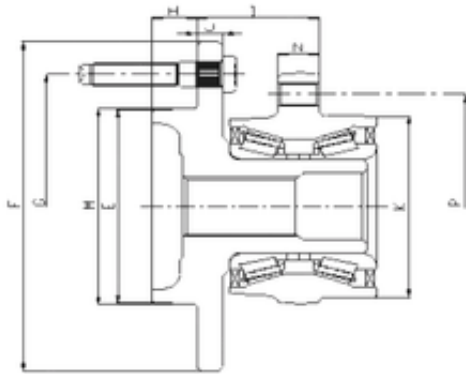

ILJIN IJ223014 angular contact ball bearings

Bearing No. IJ223014

| | |
|---|---------------|
| P | 140 mm |
| I | 68,34 mm |
| E | 116,55 mm |
| F | 208 mm |
| G | 165,1 mm |
| H | 9 mm |
| J | 10,1 mm |
| K | 105,8 mm |
| N | 18,3 mm |
| 1 | Wheel Bearing |

IJ223014 Bearing 2D drawings and 3D CAD models