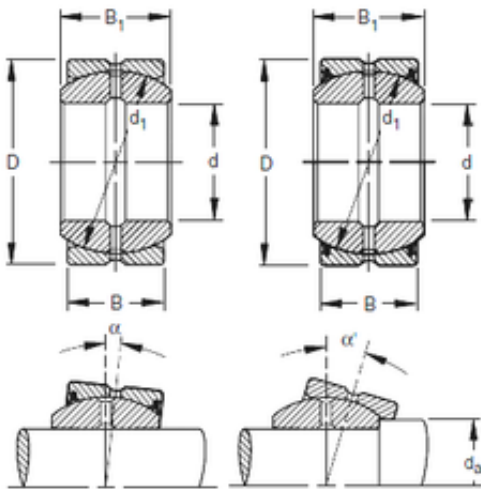

Qingdao Flow Group Limited

Timken 37SF60 plain bearings

Bearing No. 37SF60

Size	95.25x149.225x71.42 mm
Bore Diameter	95,25 mm
Outer Diameter	149,225 mm
Width	71,42 mm
d	95,25 mm
D	149,225 mm
B1	83,34 mm
C	71,42 mm
d1	136,91 mm

37SF60 Bearing 2D drawings and 3D CAD models